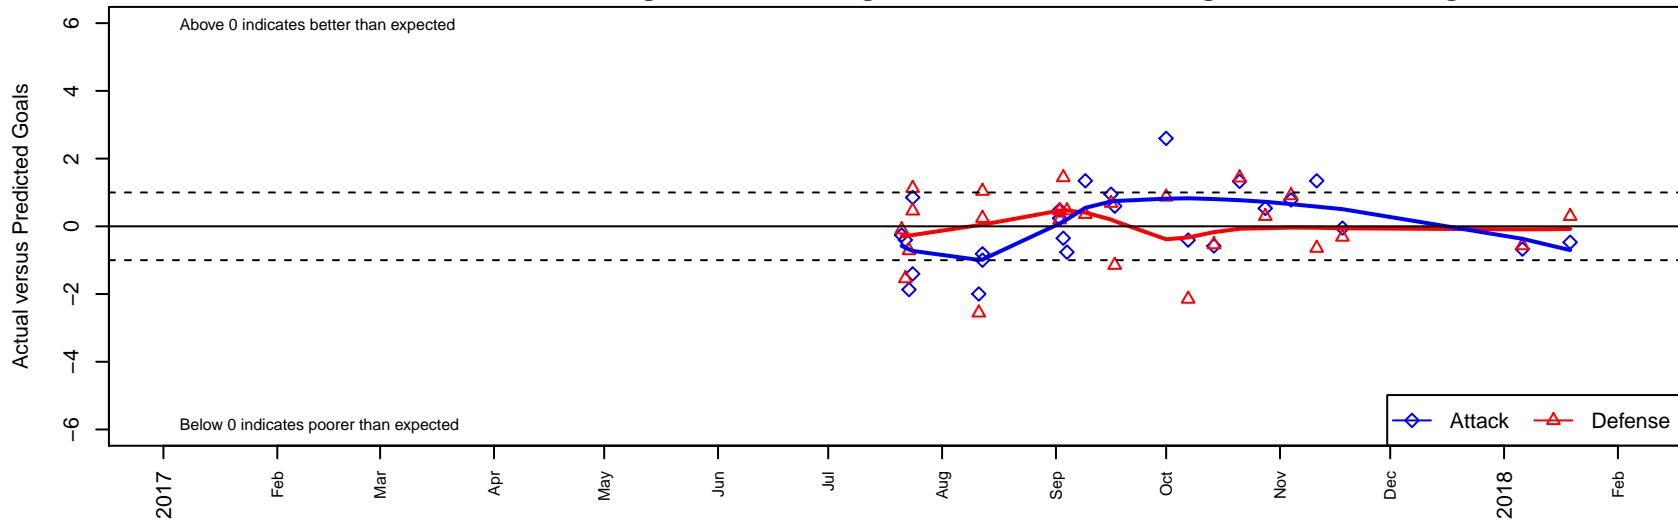

GS Surf B G05

Greater Seattle Surf
 Bothel, WA
 G05 total strength=1083
 attack=2.53 defense=2.82
 fall league = RCL G05 Div 2

alt names used:
 47 GS Surf G05B
 GREATER SEATTLE SURF GS SURF 05B (W/
 GS Surf G05 B
 GS Surf G05B

Venues played:
 2017 Nike Crossfire Challenge Silver Group U1
 2017 Rimland Challenge U13
 2017 Labor Day Cup GU13 Gold
 2017 RCL G05 Div 2

GS Surf B G05
 Dots are actual minus expected GF (blue circles) and GA (red triangles).
 Blue line is smoothed change in attack strength. Red is smoothed change in defense strength.

**attack and defense variance (black dot)
relative to other teams
and top 10 in region**

**attack and defense rating
relative to others at age
and all opponents in last 13 months**

Performance relative to 13 month average