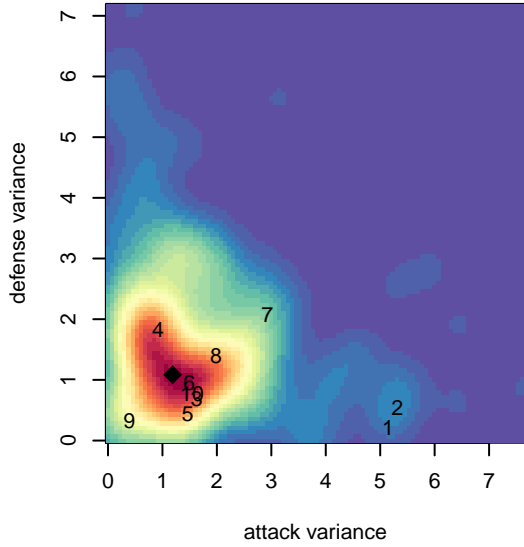

GS Surf B G05

Greater Seattle Surf
 Bothel, WA
 G05 total strength=1083
 attack=2.53 defense=2.82
 fall league = RCL G05 Div 2

alt names used:
 47 GS Surf G05B
 GREATER SEATTLE SURF GS SURF 05B (W/
 GS Surf G05 B
 GS Surf G05B

Venues played:
 2017 Nike Crossfire Challenge Silver Group U1
 2017 Rimland Challenge U13
 2017 Labor Day Cup GU13 Gold
 2017 RCL G05 Div 2

GS Surf B G05
 Dots are actual minus expected GF (blue circles) and GA (red triangles).
 Blue line is smoothed change in attack strength. Red is smoothed change in defense strength.

**attack and defense variance (black dot)
relative to other teams
and top 10 in region**

**attack and defense rating
relative to others at age
and all opponents in last 13 months**

Performance relative to 13 month average