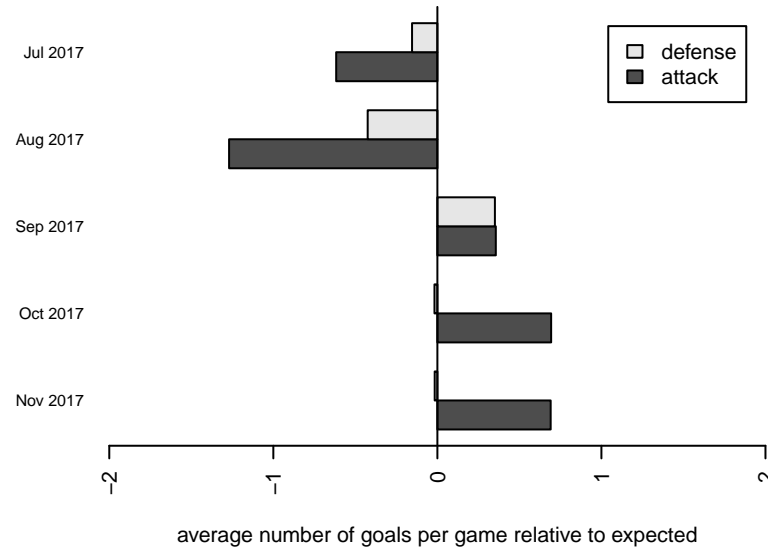

Performance relative to 13 month average