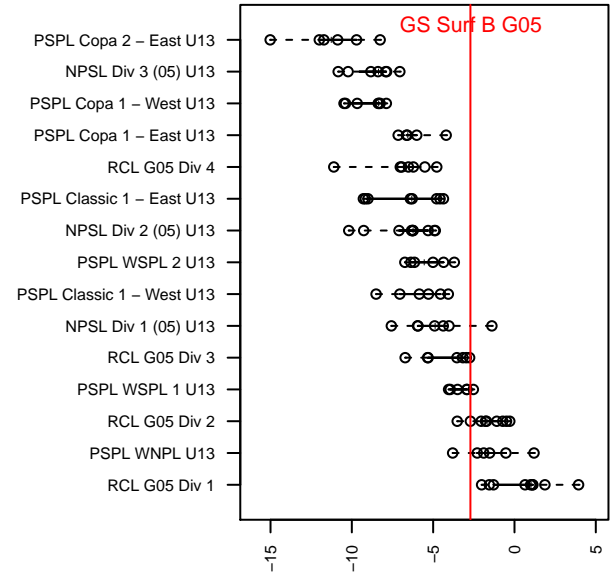

GS Surf B G05

Greater Seattle Surf
 Bothel, WA
 G05 total strength=1083
 attack=2.53 defense=2.82
 fall league = RCL G05 Div 2

alt names used:
 47 GS Surf G05B
 GREATER SEATTLE SURF GS SURF 05B (W/
 GS Surf G05 B
 GS Surf G05B

Venues played:
 2017 Nike Crossfire Challenge Silver Group U1
 2017 Rimland Challenge U13
 2017 Labor Day Cup GU13 Gold
 2017 RCL G05 Div 2

GS Surf B G05
 Dots are actual minus expected GF (blue circles) and GA (red triangles).
 Blue line is smoothed change in attack strength. Red is smoothed change in defense strength.

**attack and defense variance (black dot)
relative to other teams
and top 10 in region**

**attack and defense rating
relative to others at age
and all opponents in last 13 months**

Performance relative to 13 month average