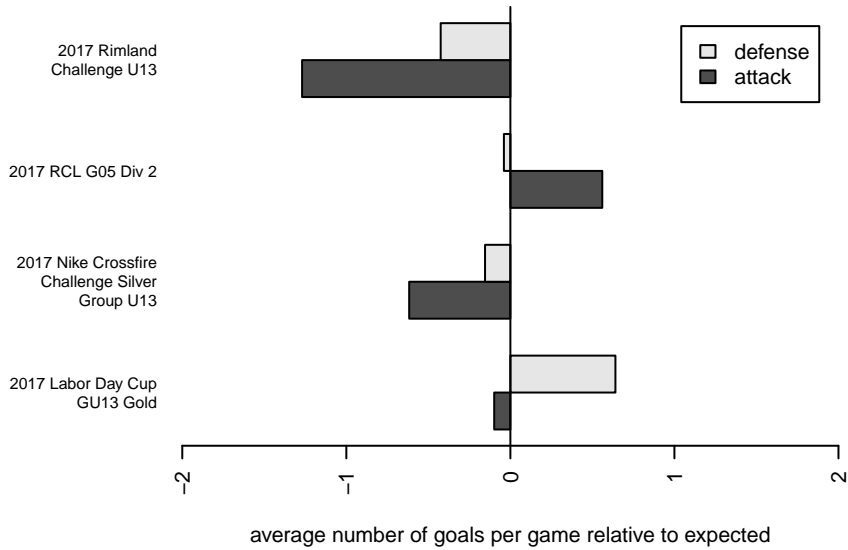

GS Surf B G05

Greater Seattle Surf
 Bothel, WA
 G05 total strength=1083
 attack=2.53 defense=2.82
 fall league = RCL G05 Div 2

alt names used:
 47 GS Surf G05B
 GREATER SEATTLE SURF GS SURF 05B (W/
 GS Surf G05 B
 GS Surf G05B

Venues played:
 2017 Nike Crossfire Challenge Silver Group U1
 2017 Rimland Challenge U13
 2017 Labor Day Cup GU13 Gold
 2017 RCL G05 Div 2

GS Surf B G05
 Dots are actual minus expected GF (blue circles) and GA (red triangles).
 Blue line is smoothed change in attack strength. Red is smoothed change in defense strength.

**attack and defense variance (black dot)
relative to other teams
and top 10 in region**

**attack and defense rating
relative to others at age
and all opponents in last 13 months**

Performance relative to 13 month average